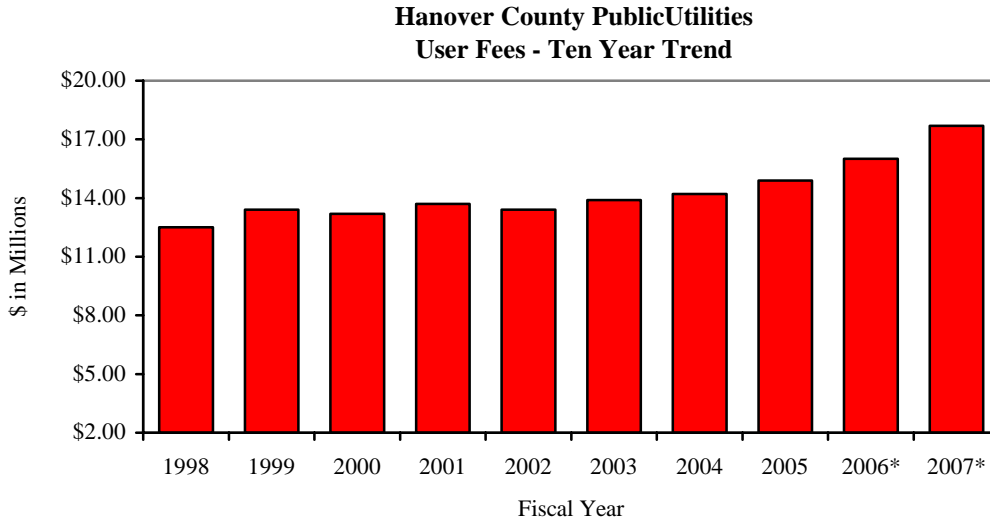

Public Utilities Fund Revenue Information

User Fees

The user fee is a monthly or bi-monthly charge comprised of a minimum service charge based on meter size and a commodity charge that is typically based upon metered water consumption.