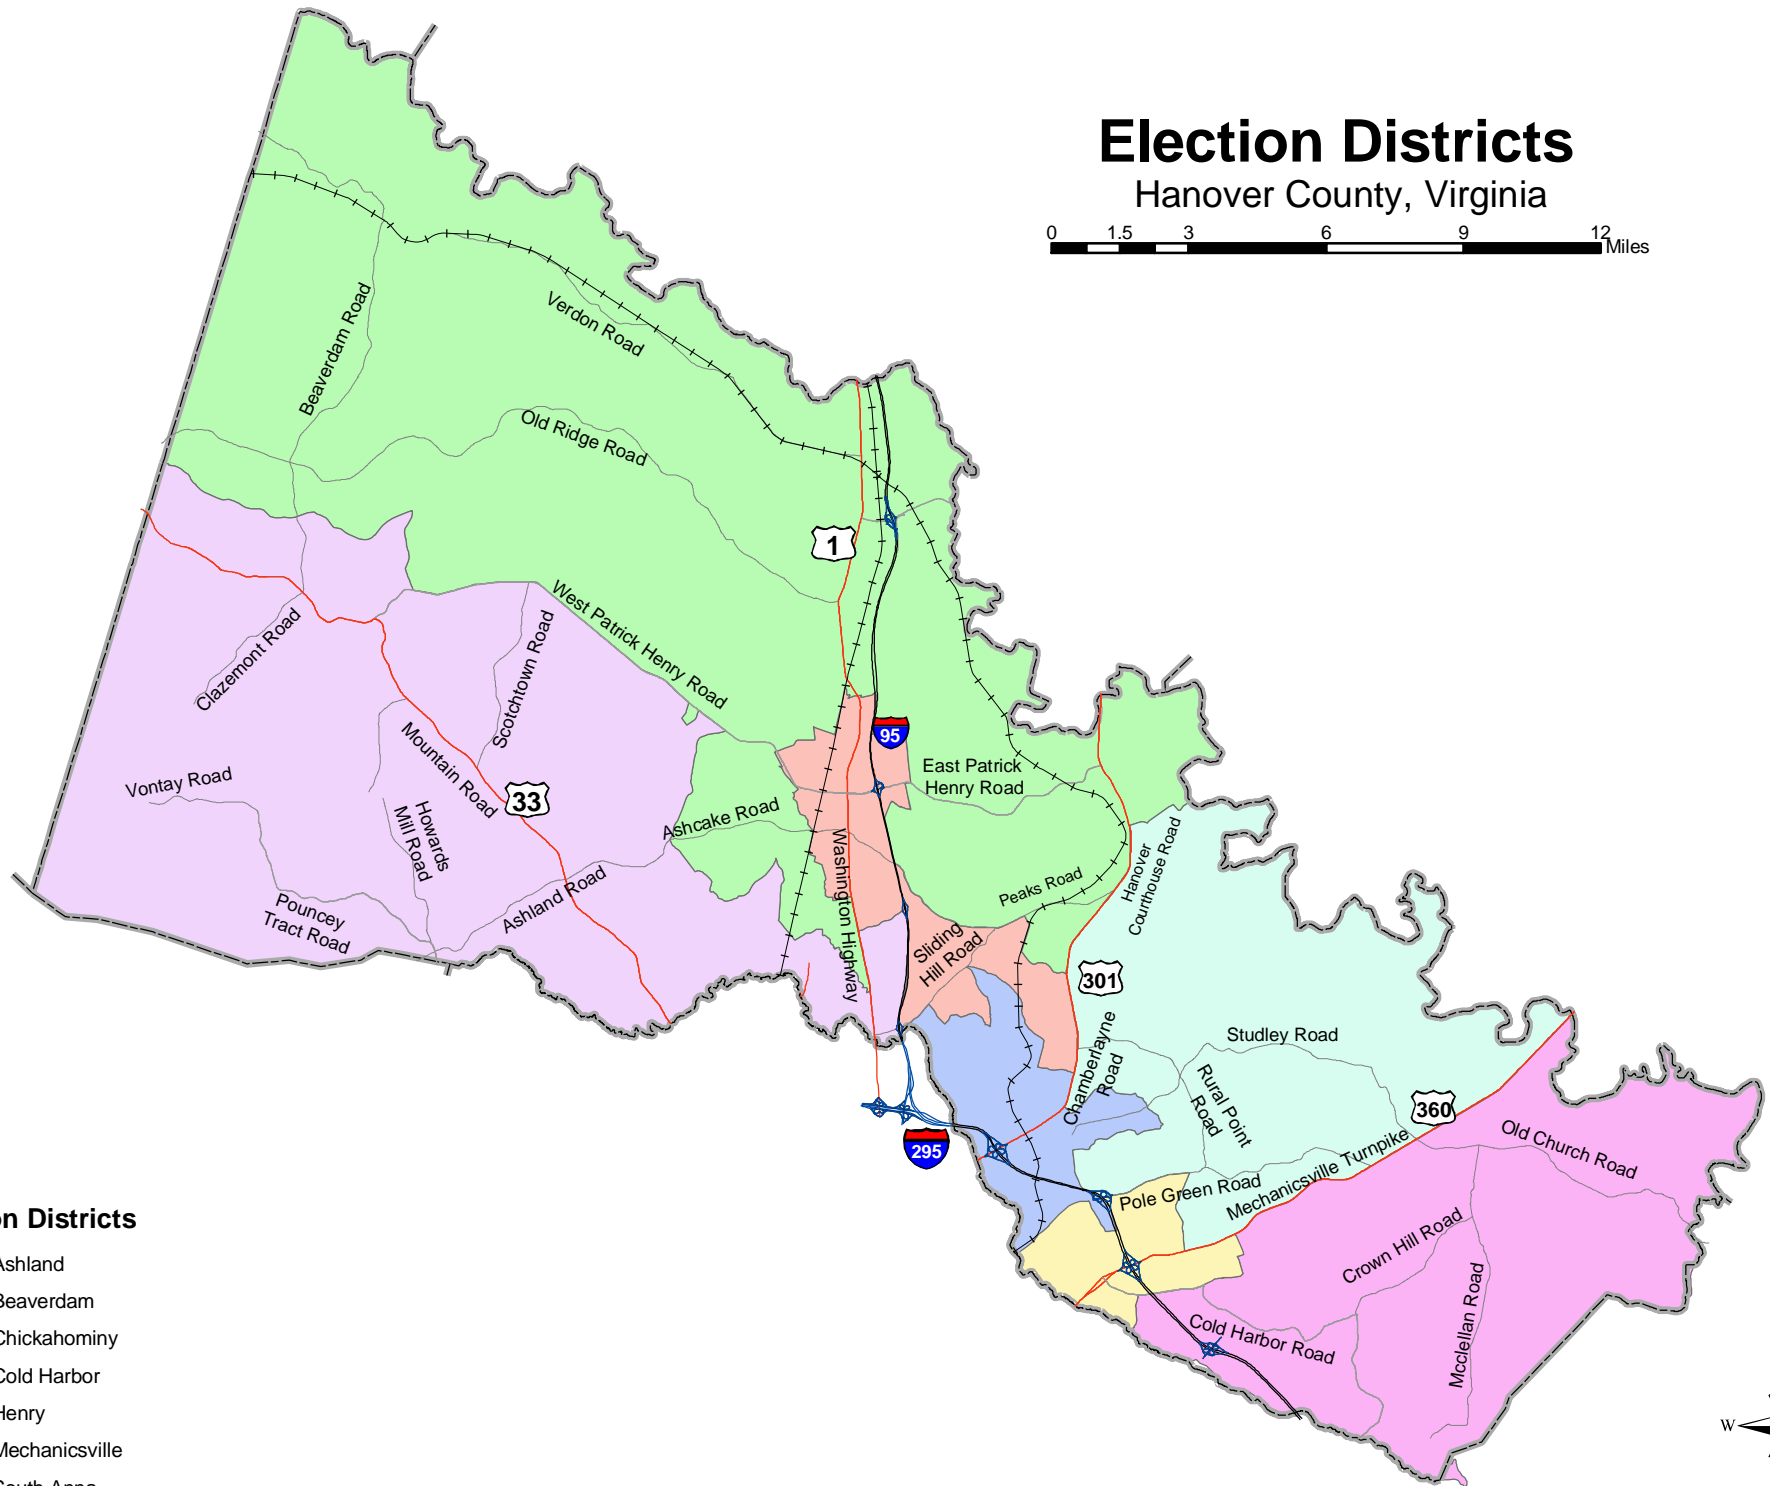

Election Districts

Hanover County, Virginia

Election Districts

- Ashland
- Beaverdam
- Chickahominy
- Cold Harbor
- Henry
- Mechanicsville
- South Anna