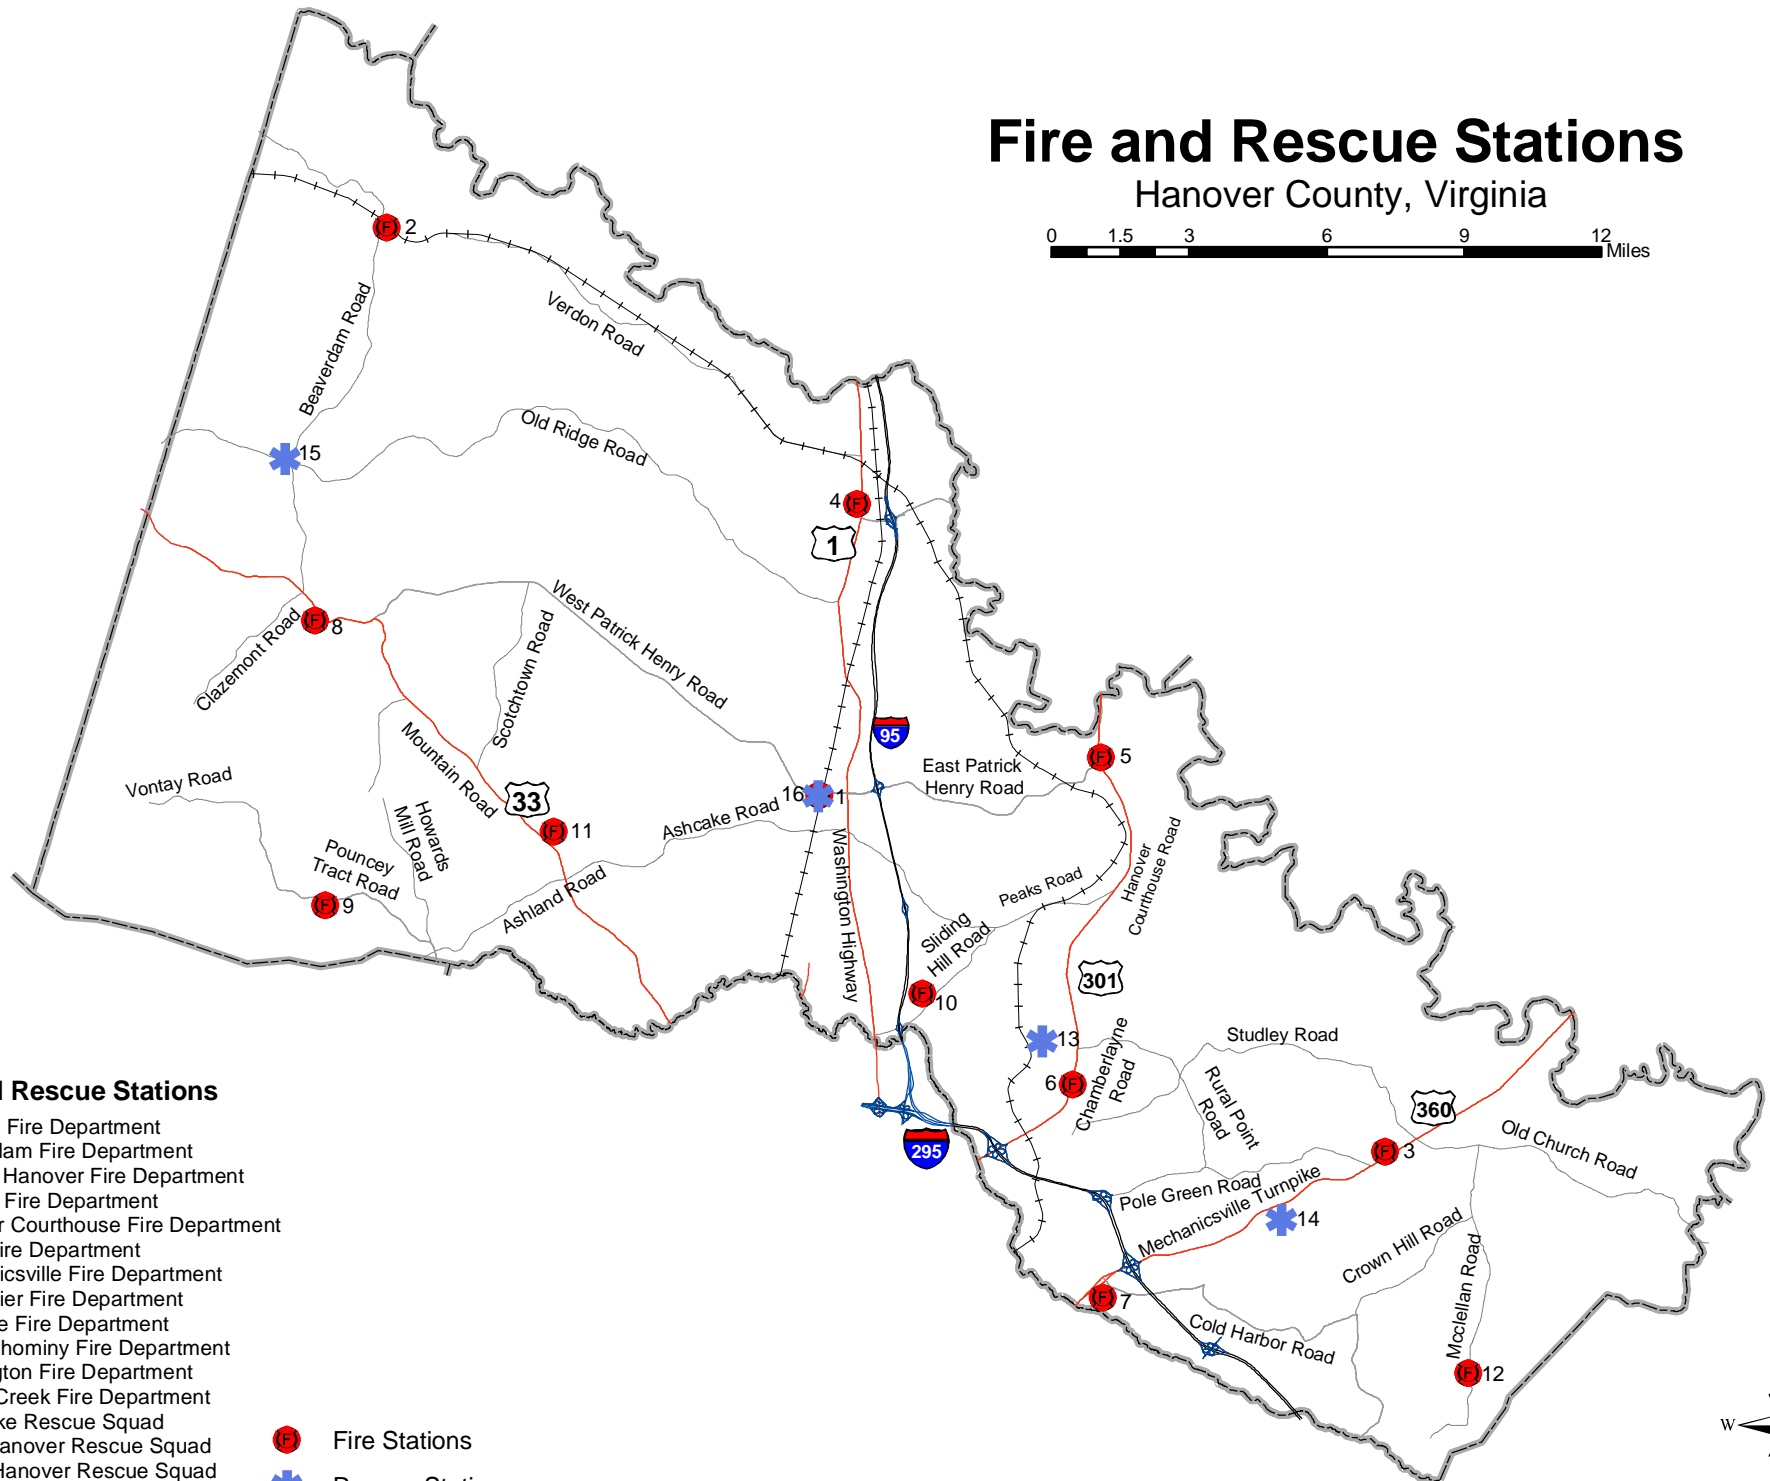

# Fire and Rescue Stations

## Hanover County, Virginia

### Fire and Rescue Stations

1. Ashland Fire Department
2. Beaverdam Fire Department
3. Eastern Hanover Fire Department
4. Doswell Fire Department
5. Hanover Courthouse Fire Department
6. Henry Fire Department
7. Mechanicsville Fire Department
8. Montpelier Fire Department
9. Rockville Fire Department
10. Chickahominy Fire Department
11. Farrington Fire Department
12. Black Creek Fire Department
13. Ashcake Rescue Squad
14. East Hanover Rescue Squad
15. West Hanover Rescue Squad
16. Ashland Rescue Squad

-  Fire Stations
-  Rescue Stations