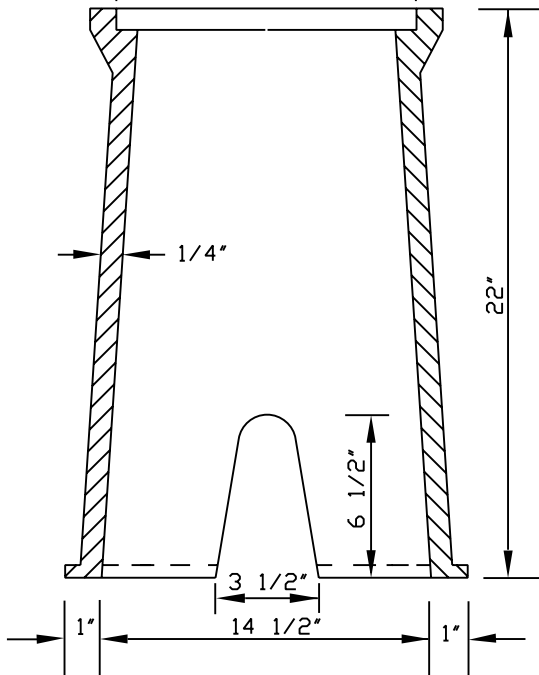

1-3/4" HOLE

DATE
MAY 2004
HANOVER
DPU

CAST IRON METER BOX (TYPE 2)
(5/8" METERS)

DRWG. NO.
MET-4