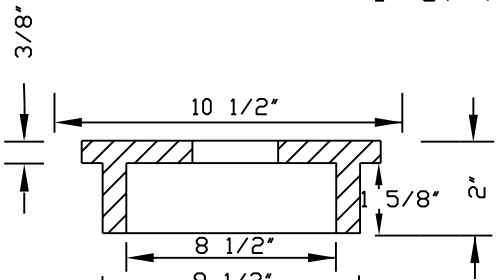

1-3/4" HOLE

DATE
MAY 2004
HANOVER
DPU

CAST IRON METER BOX (TYPE 2)
(5/8" METERS)

DRWG. NO.
MET-4