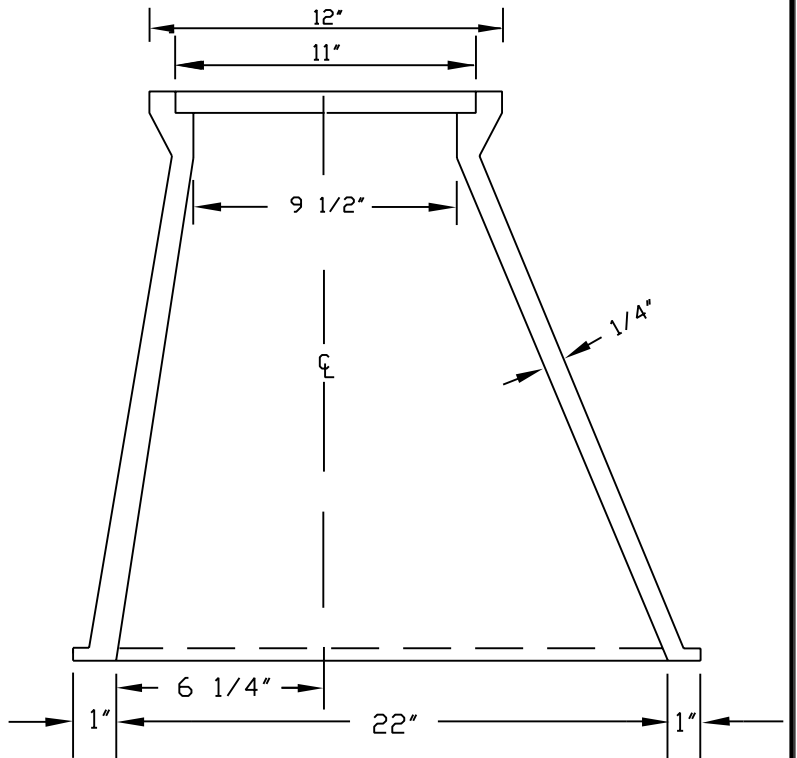

1-3/4" HOLE

DATE
MAY 2004
HANOVER
DPU

CAST IRON METER BOX (TYPE 2)
(5/8" METERS)

DRWG. NO.
MET-4